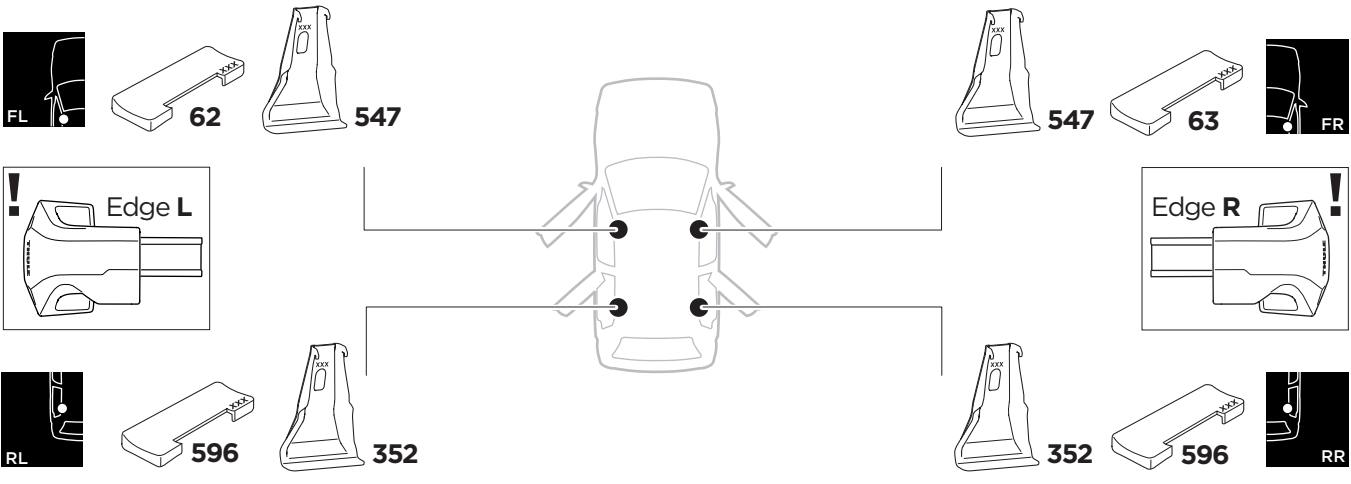

# 1

## Kit 145420

BYD Sealion 7, 5-dr SUV, 25-

ISO 11154-E

THULE WingBar Evo	THULE WingBar Edge	THULE WingBar	THULE SquareBar Evo	<b>Evo X (scale)</b>	<b>Edge X (scale)</b>
BYD Sealion 7, 5-dr SUV, 25-				48	A
THULE ProBar Evo	THULE SlideBar Evo				<b>X (mm/inch)</b>
BYD Sealion 7, 5-dr SUV, 25-				1131 mm / 44 1/2"	

THULE WingBar Evo	THULE WingBar Edge	THULE WingBar	THULE SquareBar Evo	<b>Evo Y (scale)</b>	<b>Edge Y (scale)</b>
BYD Sealion 7, 5-dr SUV, 25-				42	M
THULE ProBar Evo	THULE SlideBar Evo				<b>Y (mm/inch)</b>
BYD Sealion 7, 5-dr SUV, 25-				1071 mm / 42 1/8"	

	<b>W (mm/inch)</b>	<b>Z (mm/inch)</b>
BYD Sealion 7, 5-dr SUV, 25-	719 mm / 28 1/4"	255 mm / 10"