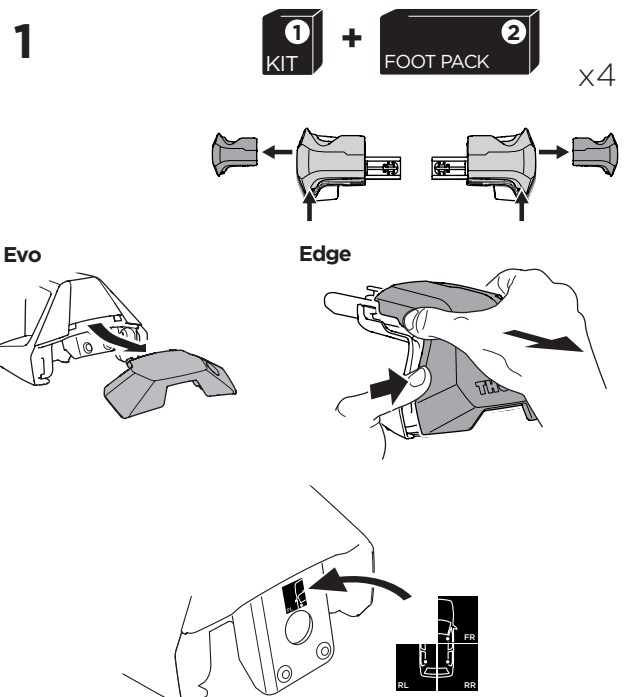

## Kit 145420

BYD Sealion 7, 5-dr SUV, 25-

ISO 11154-E

THULE WingBar Evo	THULE WingBar Edge	THULE WingBar	THULE SquareBar Evo	<b>Evo X (scale)</b>	<b>Edge X (scale)</b>
BYD Sealion 7, 5-dr SUV, 25-				48	A
THULE ProBar Evo	THULE SlideBar Evo				<b>X (mm/inch)</b>
BYD Sealion 7, 5-dr SUV, 25-				1131 mm / 44 1/2"	

THULE WingBar Evo	THULE WingBar Edge	THULE WingBar	THULE SquareBar Evo	<b>Evo Y (scale)</b>	<b>Edge Y (scale)</b>
BYD Sealion 7, 5-dr SUV, 25-				42	M
THULE ProBar Evo	THULE SlideBar Evo				<b>Y (mm/inch)</b>
BYD Sealion 7, 5-dr SUV, 25-				1071 mm / 42 1/8"	

	<b>W (mm/inch)</b>	<b>Z (mm/inch)</b>
BYD Sealion 7, 5-dr SUV, 25-	719 mm / 28 1/4"	255 mm / 10"