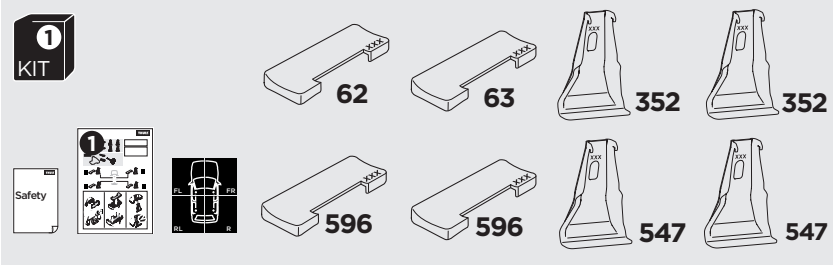

# 1

## Kit 145420

BYD Sealion 7, 5-dr SUV, 25-

ISO 11154-E

THULE WingBar Evo	THULE WingBar Edge	THULE WingBar	THULE SquareBar Evo	<b>Evo X (scale)</b>	<b>Edge X (scale)</b>
BYD Sealion 7, 5-dr SUV, 25-				48	A
THULE ProBar Evo	THULE SlideBar Evo				<b>X (mm/inch)</b>
BYD Sealion 7, 5-dr SUV, 25-				1131 mm / 44 1/2"	

THULE WingBar Evo	THULE WingBar Edge	THULE WingBar	THULE SquareBar Evo	<b>Evo Y (scale)</b>	<b>Edge Y (scale)</b>
BYD Sealion 7, 5-dr SUV, 25-				42	M
THULE ProBar Evo	THULE SlideBar Evo				<b>Y (mm/inch)</b>
BYD Sealion 7, 5-dr SUV, 25-				1071 mm / 42 1/8"	

	<b>W (mm/inch)</b>	<b>Z (mm/inch)</b>
BYD Sealion 7, 5-dr SUV, 25-	719 mm / 28 1/4"	255 mm / 10"