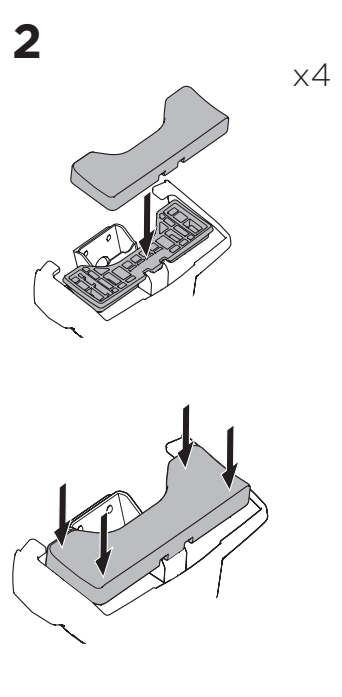

## Kit 145420

BYD Sealion 7, 5-dr SUV, 25-

ISO 11154-E

THULE WingBar Evo	THULE WingBar Edge	THULE WingBar	THULE SquareBar Evo	<b>Evo X (scale)</b>	<b>Edge X (scale)</b>
BYD Sealion 7, 5-dr SUV, 25-				48	A
THULE ProBar Evo	THULE SlideBar Evo				<b>X (mm/inch)</b>
BYD Sealion 7, 5-dr SUV, 25-				1131 mm / 44 1/2"	

THULE WingBar Evo	THULE WingBar Edge	THULE WingBar	THULE SquareBar Evo	<b>Evo Y (scale)</b>	<b>Edge Y (scale)</b>
BYD Sealion 7, 5-dr SUV, 25-				42	M
THULE ProBar Evo	THULE SlideBar Evo				<b>Y (mm/inch)</b>
BYD Sealion 7, 5-dr SUV, 25-				1071 mm / 42 1/8"	

	<b>W (mm/inch)</b>	<b>Z (mm/inch)</b>
BYD Sealion 7, 5-dr SUV, 25-	719 mm / 28 1/4"	255 mm / 10"