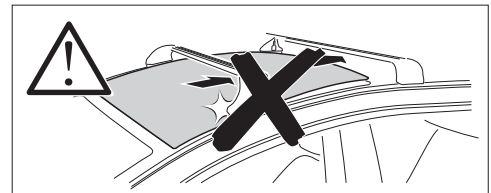

## Kit 145420

BYD Sealion 7, 5-dr SUV, 25-

ISO 11154-E

THULE WingBar Evo	THULE WingBar Edge	THULE WingBar	THULE SquareBar Evo	<b>Evo X (scale)</b>	<b>Edge X (scale)</b>
BYD Sealion 7, 5-dr SUV, 25-				48	A
THULE ProBar Evo	THULE SlideBar Evo				<b>X (mm/inch)</b>
BYD Sealion 7, 5-dr SUV, 25-				1131 mm / 44 1/2"	

THULE WingBar Evo	THULE WingBar Edge	THULE WingBar	THULE SquareBar Evo	<b>Evo Y (scale)</b>	<b>Edge Y (scale)</b>
BYD Sealion 7, 5-dr SUV, 25-				42	M
THULE ProBar Evo	THULE SlideBar Evo				<b>Y (mm/inch)</b>
BYD Sealion 7, 5-dr SUV, 25-				1071 mm / 42 1/8"	