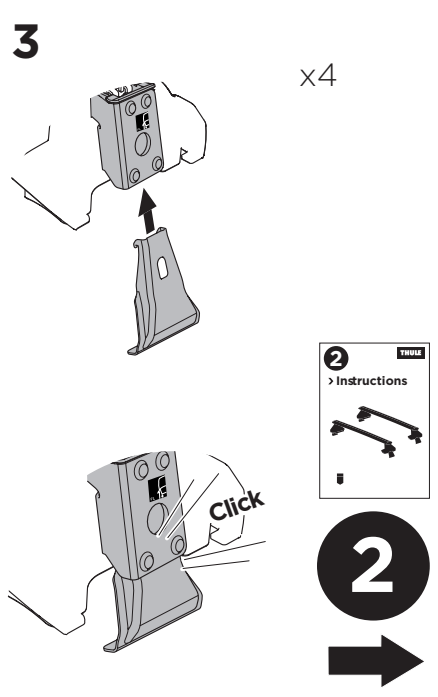

## Kit 145420

BYD Sealion 7, 5-dr SUV, 25-

ISO 11154-E

THULE WingBar Evo	THULE WingBar Edge	THULE WingBar	THULE SquareBar Evo	<b>Evo X (scale)</b>	<b>Edge X (scale)</b>
BYD Sealion 7, 5-dr SUV, 25-				48	A
THULE ProBar Evo	THULE SlideBar Evo				<b>X (mm/inch)</b>
BYD Sealion 7, 5-dr SUV, 25-				1131 mm / 44 1/2"	

THULE WingBar Evo	THULE WingBar Edge	THULE WingBar	THULE SquareBar Evo	<b>Evo Y (scale)</b>	<b>Edge Y (scale)</b>
BYD Sealion 7, 5-dr SUV, 25-				42	M
THULE ProBar Evo	THULE SlideBar Evo				<b>Y (mm/inch)</b>
BYD Sealion 7, 5-dr SUV, 25-				1071 mm / 42 1/8"	

	<b>W (mm/inch)</b>	<b>Z (mm/inch)</b>
BYD Sealion 7, 5-dr SUV, 25-	719 mm / 28 1/4"	255 mm / 10"