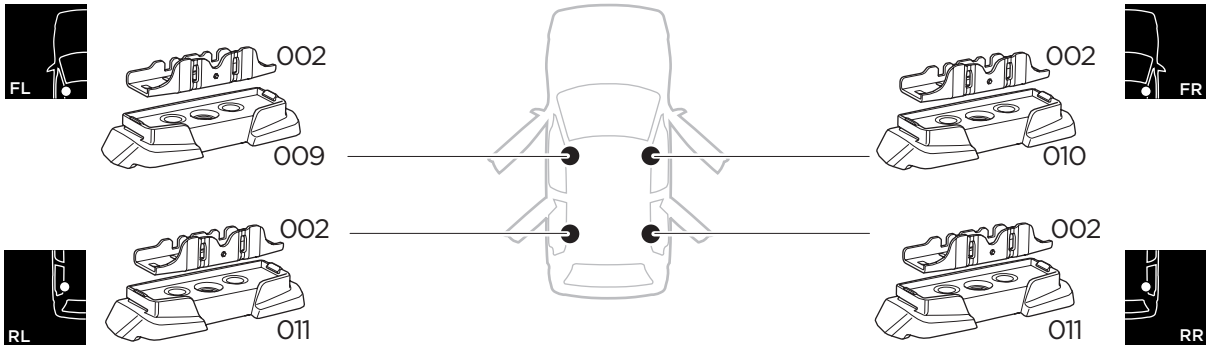

1

Kit 187058

SUBARU Levorg, 5-dr Estate, 14-20
SUBARU WRX, 4-dr Sedan, 18-21

ISO 11154-E

This kit is only for vehicles with fixpoint mounting.

	+		7 kg 15,4 lbs
SUBARU Levorg, 5-dr Estate, 14-20		=	Max: 75 kg / 165 lbs
SUBARU WRX, 4-dr Sedan, 18-21		=	Max: 40 kg / 88 lbs