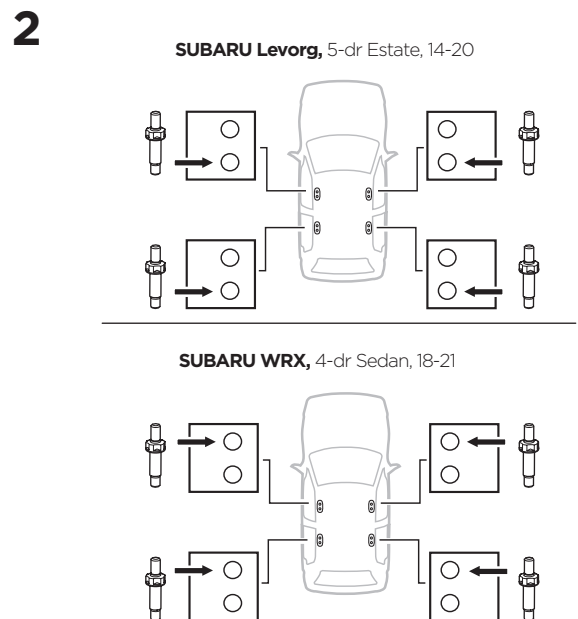

1

Kit 187058

SUBARU Levorg, 5-dr Estate, 14-20
SUBARU WRX, 4-dr Sedan, 18-21

ISO 11154-E

This kit is only for vehicles with fixpoint mounting.

	+		7 kg 15,4 lbs
SUBARU Levorg, 5-dr Estate, 14-20		=	Max: 75 kg / 165 lbs
SUBARU WRX, 4-dr Sedan, 18-21		=	Max: 40 kg / 88 lbs

3

4

5

6