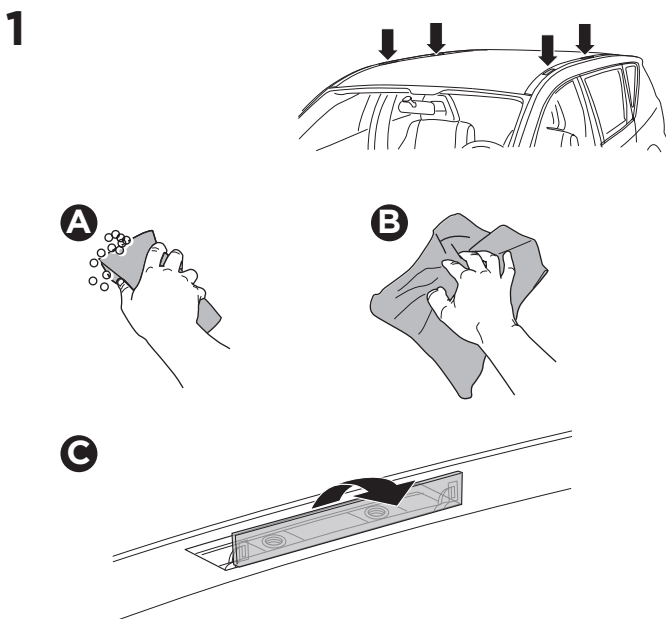

1

Kit 187058

SUBARU Levorg, 5-dr Estate, 14-20
SUBARU WRX, 4-dr Sedan, 18-21

ISO 11154-E

This kit is only for vehicles with fixpoint mounting.

	+		7 kg 15,4 lbs
SUBARU Levorg, 5-dr Estate, 14-20		=	Max: 75 kg / 165 lbs
SUBARU WRX, 4-dr Sedan, 18-21		=	Max: 40 kg / 88 lbs