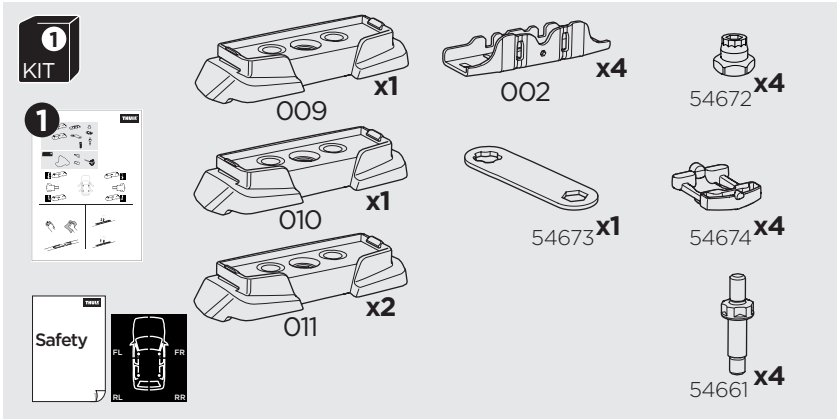

1

Kit 187058

SUBARU Levorg, 5-dr Estate, 14-20
SUBARU WRX, 4-dr Sedan, 18-21

ISO 11154-E

This kit is only for vehicles with fixpoint mounting.

	+		7 kg 15,4 lbs
SUBARU Levorg, 5-dr Estate, 14-20		=	Max: 75 kg / 165 lbs
SUBARU WRX, 4-dr Sedan, 18-21		=	Max: 40 kg / 88 lbs