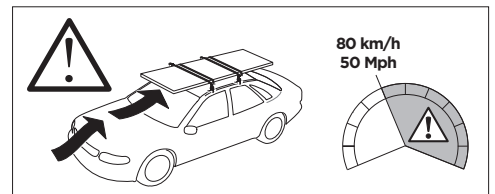

1

Kit 187058

SUBARU Levorg, 5-dr Estate, 14-20
SUBARU WRX, 4-dr Sedan, 18-21

ISO 11154-E

This kit is only for vehicles with fixpoint mounting.

	+		7 kg 15,4 lbs
SUBARU Levorg, 5-dr Estate, 14-20		=	Max: 75 kg / 165 lbs
SUBARU WRX, 4-dr Sedan, 18-21		=	Max: 40 kg / 88 lbs