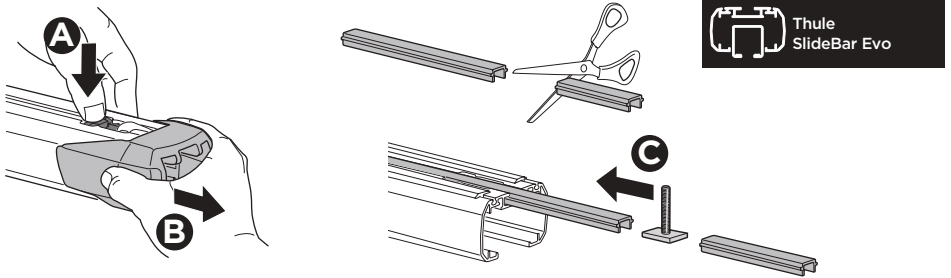

i

Thule Sweden AB, Borggatan 5
335 73 Hillerstorp, SWEDEN

› PART OF THULE GROUP

info@thule.com

© Thule Group 2021. All rights reserved.

www.thule.com

501-8436-02