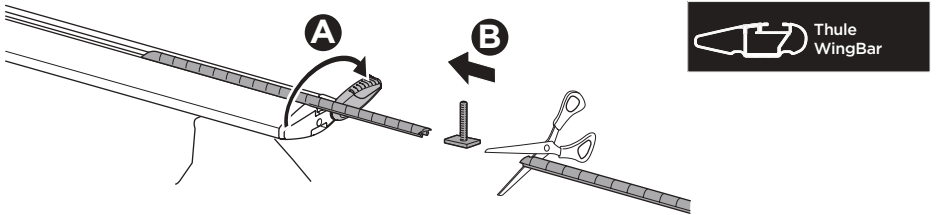

i

Thule Sweden AB, Borggatan 5
335 73 Hillerstorp, SWEDEN

› PART OF THULE GROUP

info@thule.com

© Thule Group 2021. All rights reserved.

www.thule.com

501-8436-02