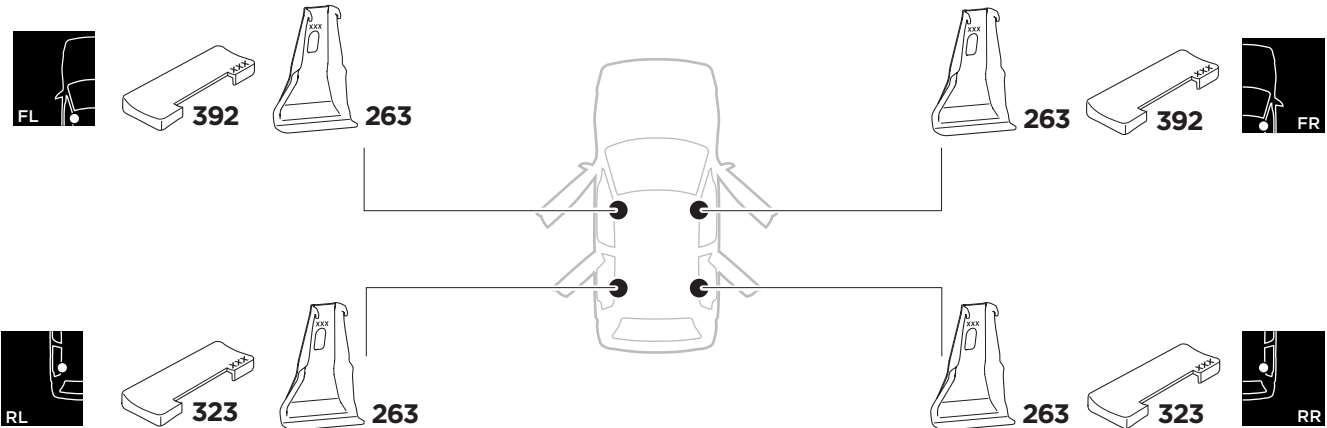

1

Kit 5116

LAND ROVER Range Rover Sport, 5-dr SUV, 04-09, 10-13

ISO 11154-E

THULE WingBar Evo	THULE WingBar Edge	THULE WingBar	THULE SquareBar	Evo X (scale)	Edge X (scale)
LAND ROVER Range Rover Sport, 5-dr SUV, 04-09, 10-13				57	A

THULE ProBar	THULE SlideBar	X (mm/inch)		
LAND ROVER Range Rover Sport, 5-dr SUV, 04-09, 10-13		1221 mm / 48 1/8"		

THULE WingBar Evo	THULE WingBar Edge	THULE WingBar	THULE SquareBar	Evo Y (scale)	Edge Y (scale)
LAND ROVER Range Rover Sport, 5-dr SUV, 04-09, 10-13				56,5	B

THULE ProBar	THULE SlideBar	Y (mm/inch)		
LAND ROVER Range Rover Sport, 5-dr SUV, 04-09, 10-13		1216 mm / 47 7/8"		

	W (mm/inch)	Z (mm/inch)
LAND ROVER Range Rover Sport, 5-dr SUV, 04-09, 10-13	700 mm / 27 1/2"	320 mm / 12 5/8"