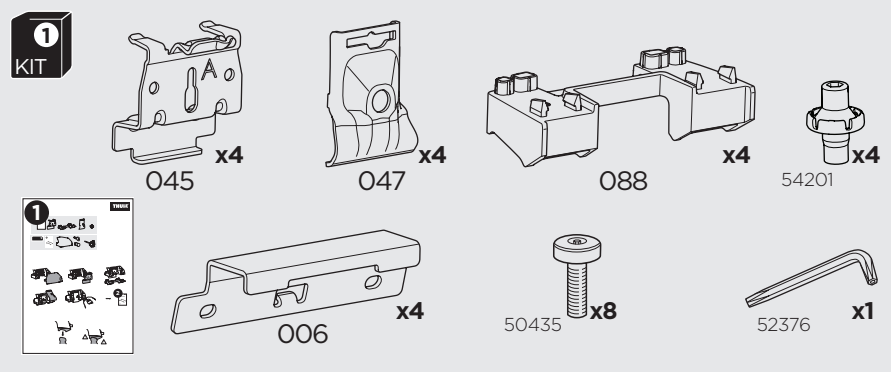

1

Kit 186120

JEEP Grand Cherokee (WL), 5-dr SUV, 22-
JEEP Grand Cherokee L, 5-dr SUV, 21-

ISO 11154-E

This kit is only for vehicles with flush railing.

1 KIT + **2** FOOT PACK

1

Evo

Edge

2

3

4

5

2 THULE

> Instructions

2