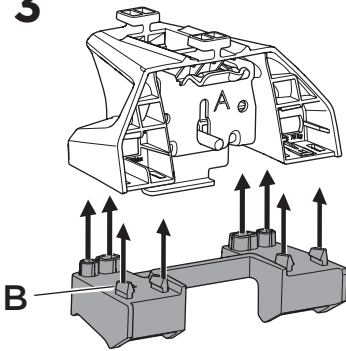

1

Kit 186120

JEEP Grand Cherokee (WL), 5-dr SUV, 22-
JEEP Grand Cherokee L, 5-dr SUV, 21-

ISO 11154-E

This kit is only for vehicles with flush railing.

1 KIT + **2** FOOT PACK

1

Evo

Edge

2

3

4

5

2 THULE

> Instructions

2