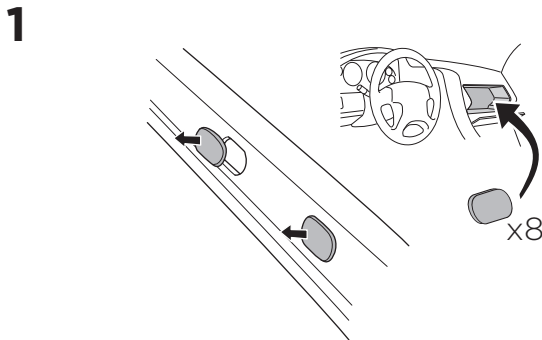

1

Kit 186120

JEEP Grand Cherokee (WL), 5-dr SUV, 22-
JEEP Grand Cherokee L, 5-dr SUV, 21-

ISO 11154-E

This kit is only for vehicles with flush railing.

1 KIT + **2** FOOT PACK

1

Evo

Edge

2

3

4

5

2 THULE

> Instructions

2