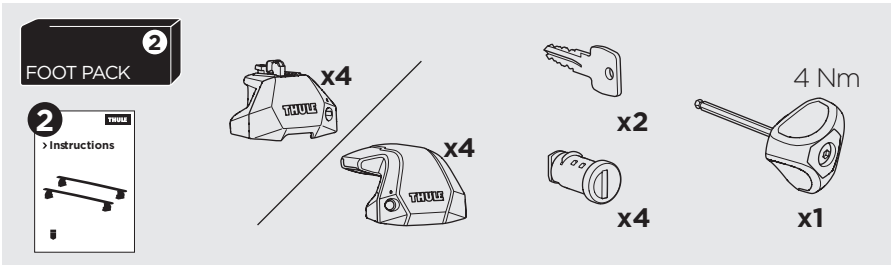

1

Kit 186120

JEEP Grand Cherokee (WL), 5-dr SUV, 22-
JEEP Grand Cherokee L, 5-dr SUV, 21-

ISO 11154-E

This kit is only for vehicles with flush railing.

1 KIT + **2** FOOT PACK

1

Evo

Edge

2

3

4

5

2 THULE

> Instructions

2