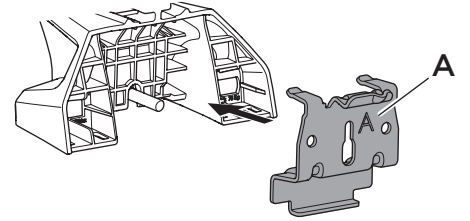

1

Kit 186120

JEEP Grand Cherokee (WL), 5-dr SUV, 22-
JEEP Grand Cherokee L, 5-dr SUV, 21-

ISO 11154-E

This kit is only for vehicles with flush railing.

1 KIT + **2** FOOT PACK

1

Evo

Edge

2

3

4

5

2 THULE

> Instructions

2