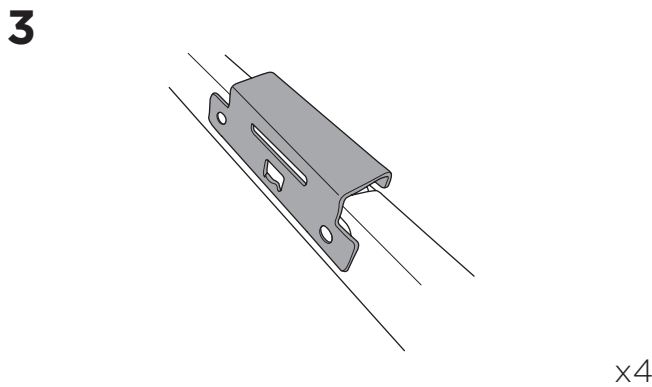

1

Kit 186120

JEEP Grand Cherokee (WL), 5-dr SUV, 22-
JEEP Grand Cherokee L, 5-dr SUV, 21-

ISO 11154-E

This kit is only for vehicles with flush railing.

1 KIT + **2** FOOT PACK

1

Evo

Edge

2

3

4

5

2 THULE

> Instructions

2