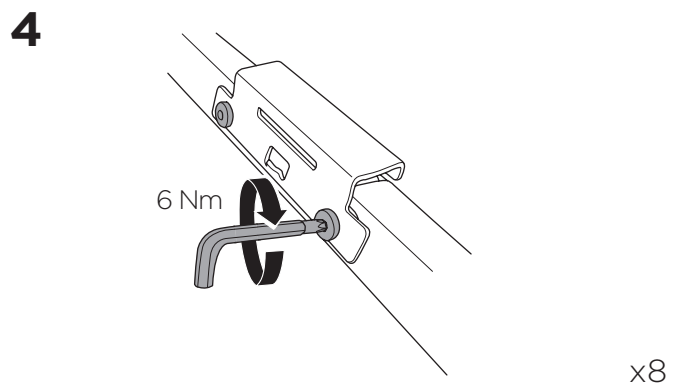

1

Kit 186120

JEEP Grand Cherokee (WL), 5-dr SUV, 22-
JEEP Grand Cherokee L, 5-dr SUV, 21-

ISO 11154-E

This kit is only for vehicles with flush railing.

1 KIT + **2** FOOT PACK

1

Evo

Edge

2

3

4

5

2 THULE

> Instructions

2