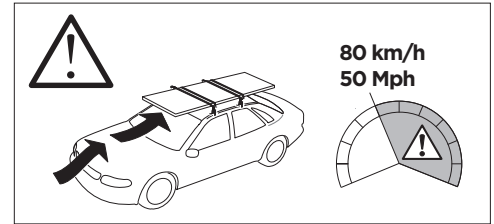

1

Kit 186120

JEEP Grand Cherokee (WL), 5-dr SUV, 22-
JEEP Grand Cherokee L, 5-dr SUV, 21-

ISO 11154-E

This kit is only for vehicles with flush railing.

1 KIT + **2** FOOT PACK

1

Evo