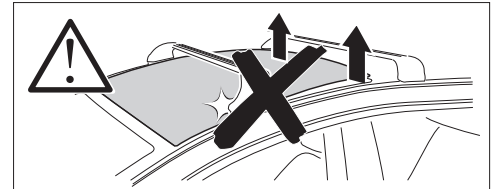

1

Kit 186120

JEEP Grand Cherokee (WL), 5-dr SUV, 22-
JEEP Grand Cherokee L, 5-dr SUV, 21-

ISO 11154-E

This kit is only for vehicles with flush railing.

1 KIT + **2** FOOT PACK

1

Evo