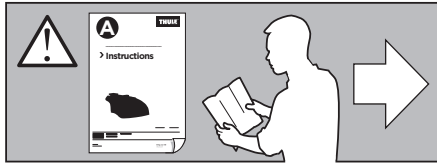

3 mm

↓

2 Nm

C

6 A

B

WW ▶  Thule Sweden AB, Box 69, 330 33 Hillerstorp, SWEDEN
NA ▶  Thule Inc., 42 Silvermine Road, Seymour, Connecticut 06483, USA

 info@thule.com
 Phone: 800-238-2388