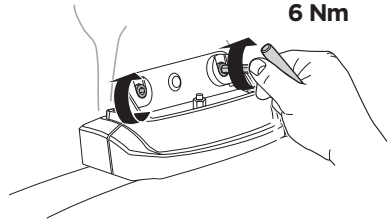

3 mm

↓

2 Nm

C

6 A

B

WW ▶  Thule Sweden AB, Box 69, 330 33 Hillerstorp, SWEDEN
NA ▶  Thule Inc., 42 Silvermine Road, Seymour, Connecticut 06483, USA

 info@thule.com
 Phone: 800-238-2388