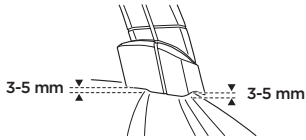

3 mm

↓

2 Nm

C

6 A

B

WW ▶  Thule Sweden AB, Box 69, 330 33 Hillerstorp, SWEDEN
NA ▶  Thule Inc., 42 Silvermine Road, Seymour, Connecticut 06483, USA

 info@thule.com
 Phone: 800-238-2388