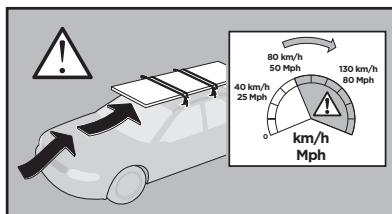

Thule XT Kit 3028

> Instructions

BMW 1-Series, 3-dr Hatchback, 07-11, 12- / *08-

BMW 1-Series, 5-dr Hatchback, 04-11, 12-

BMW 2-Series, 2-dr Coupé, 14-

BMW 3-Series, 4-dr Sedan, 05-11, 12- / *06-

BMW 3-Series, 5-dr Estate, 05-11

BMW 3-Series GT, 5-dr Hatchback, 13-

BMW 4-Series, 2-dr Coupé, 14-

BMW 4-Series, 4-dr Gran Coupé, 14-

*North America

This kit is only for vehicles with fixpoint mounting.