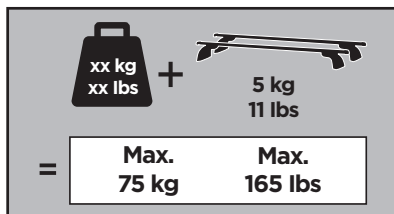

Thule XT Kit 3028

> Instructions

BMW 1-Series, 3-dr Hatchback, 07-11, 12- / *08-

BMW 1-Series, 5-dr Hatchback, 04-11, 12-

BMW 2-Series, 2-dr Coupé, 14-

BMW 3-Series, 4-dr Sedan, 05-11, 12- / *06-

BMW 3-Series, 5-dr Estate, 05-11

BMW 3-Series GT, 5-dr Hatchback, 13-

BMW 4-Series, 2-dr Coupé, 14-

BMW 4-Series, 4-dr Gran Coupé, 14-

*North America

This kit is only for vehicles with fixpoint mounting.