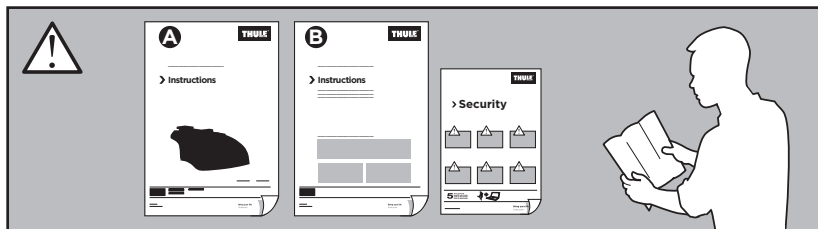

Thule XT Kit 3028

> Instructions

BMW 1-Series, 3-dr Hatchback, 07-11, 12- / *08-

BMW 1-Series, 5-dr Hatchback, 04-11, 12-

BMW 2-Series, 2-dr Coupé, 14-

BMW 3-Series, 4-dr Sedan, 05-11, 12- / *06-

BMW 3-Series, 5-dr Estate, 05-11

BMW 3-Series GT, 5-dr Hatchback, 13-

BMW 4-Series, 2-dr Coupé, 14-

BMW 4-Series, 4-dr Gran Coupé, 14-

*North America

This kit is only for vehicles with fixpoint mounting.