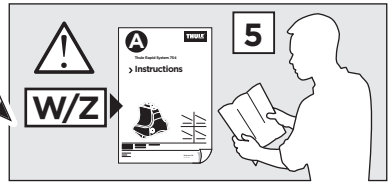

3

	W (mm)	Z (mm)	W (inch)	Z (inch)
RENAULT Twingo (Mk.II.), 3-dr Hatchback, 07-	226	650	8 ⁷/₈	25 ⁵/₈