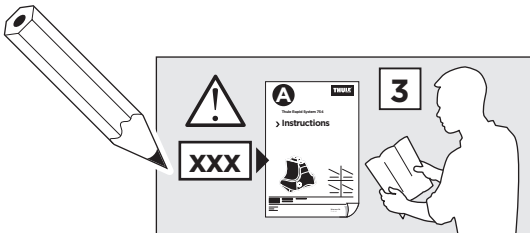

2

RENAULT Twingo (Mk.II.), 3-dr Hatchback, 07-