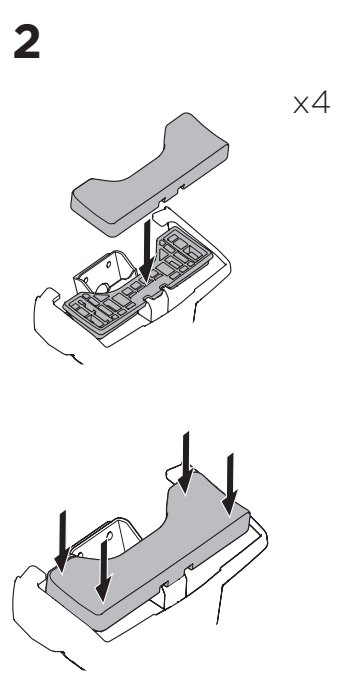

1

Kit 145267

AUDI e-tron Sportback, 5-dr SUV, 20-

ISO 11154-E

5560288001

Bring your life
thule.com

THULE WingBar Evo	THULE WingBar Edge	THULE WingBar	THULE SquareBar Evo	Evo X (scale)	Edge X (scale)
AUDI e-tron Sportback, 5-dr SUV, 20-				47,5	B
THULE ProBar Evo	THULE SlideBar Evo				X (mm/inch)
AUDI e-tron Sportback, 5-dr SUV, 20-				1126 mm / 44 3/8"	

THULE WingBar Evo	THULE WingBar Edge	THULE WingBar	THULE SquareBar Evo	Evo Y (scale)	Edge Y (scale)
AUDI e-tron Sportback, 5-dr SUV, 20-				42,5	L
THULE ProBar Evo	THULE SlideBar Evo				Y (mm/inch)
AUDI e-tron Sportback, 5-dr SUV, 20-				1076 mm / 42 3/8"	

	W (mm/inch)	Z (mm/inch)
AUDI e-tron Sportback, 5-dr SUV, 20-	720 mm / 28 3/8"	250 mm / 9 7/8"