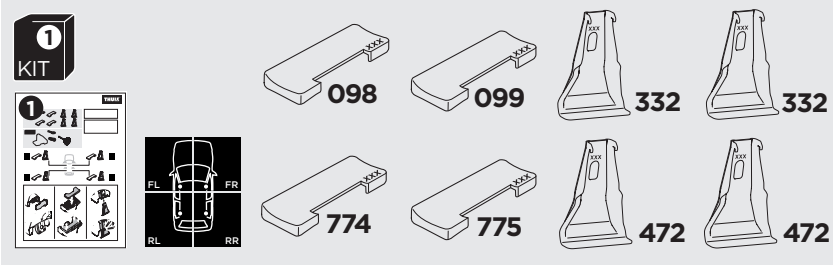

1

Kit 145267

AUDI e-tron Sportback, 5-dr SUV, 20-

ISO 11154-E

5560288001

Bring your life
thule.com

THULE WingBar Evo	THULE WingBar Edge	THULE WingBar	THULE SquareBar Evo	Evo X (scale)	Edge X (scale)
AUDI e-tron Sportback, 5-dr SUV, 20-				47,5	B
THULE ProBar Evo	THULE SlideBar Evo				X (mm/inch)
AUDI e-tron Sportback, 5-dr SUV, 20-				1126 mm / 44 3/8"	

THULE WingBar Evo	THULE WingBar Edge	THULE WingBar	THULE SquareBar Evo	Evo Y (scale)	Edge Y (scale)
AUDI e-tron Sportback, 5-dr SUV, 20-				42,5	L
THULE ProBar Evo	THULE SlideBar Evo				Y (mm/inch)
AUDI e-tron Sportback, 5-dr SUV, 20-				1076 mm / 42 3/8"	

	W (mm/inch)	Z (mm/inch)
AUDI e-tron Sportback, 5-dr SUV, 20-	720 mm / 28 3/8"	250 mm / 9 7/8"