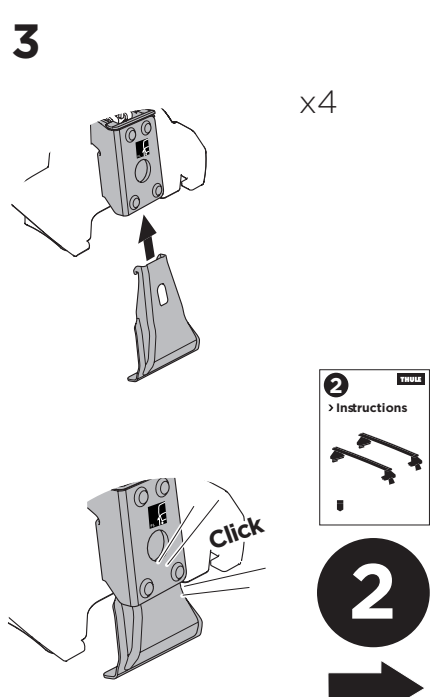

1

Kit 145267

AUDI e-tron Sportback, 5-dr SUV, 20-

ISO 11154-E

5560288001

Bring your life
thule.com

THULE WingBar Evo	THULE WingBar Edge	THULE WingBar	THULE SquareBar Evo	Evo X (scale)	Edge X (scale)
AUDI e-tron Sportback, 5-dr SUV, 20-				47,5	B
THULE ProBar Evo	THULE SlideBar Evo				X (mm/inch)
AUDI e-tron Sportback, 5-dr SUV, 20-				1126 mm / 44 3/8"	

THULE WingBar Evo	THULE WingBar Edge	THULE WingBar	THULE SquareBar Evo	Evo Y (scale)	Edge Y (scale)
AUDI e-tron Sportback, 5-dr SUV, 20-				42,5	L
THULE ProBar Evo	THULE SlideBar Evo				Y (mm/inch)
AUDI e-tron Sportback, 5-dr SUV, 20-				1076 mm / 42 3/8"	

	W (mm/inch)	Z (mm/inch)
AUDI e-tron Sportback, 5-dr SUV, 20-	720 mm / 28 3/8"	250 mm / 9 7/8"