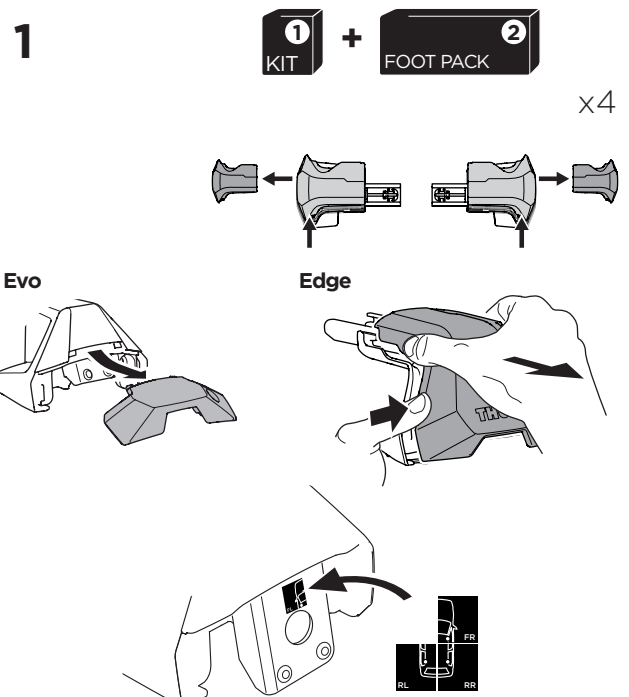

1

Kit 145267

AUDI e-tron Sportback, 5-dr SUV, 20-

ISO 11154-E

5560288001

Bring your life
thule.com

THULE WingBar Evo	THULE WingBar Edge	THULE WingBar	THULE SquareBar Evo	Evo X (scale)	Edge X (scale)
AUDI e-tron Sportback, 5-dr SUV, 20-				47,5	B
THULE ProBar Evo	THULE SlideBar Evo				X (mm/inch)
AUDI e-tron Sportback, 5-dr SUV, 20-				1126 mm / 44 3/8"	

THULE WingBar Evo	THULE WingBar Edge	THULE WingBar	THULE SquareBar Evo	Evo Y (scale)	Edge Y (scale)
AUDI e-tron Sportback, 5-dr SUV, 20-				42,5	L
THULE ProBar Evo	THULE SlideBar Evo				Y (mm/inch)
AUDI e-tron Sportback, 5-dr SUV, 20-				1076 mm / 42 3/8"	

	W (mm/inch)	Z (mm/inch)
AUDI e-tron Sportback, 5-dr SUV, 20-	720 mm / 28 3/8"	250 mm / 9 7/8"