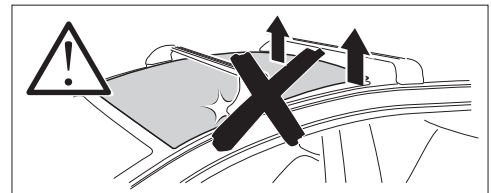

1

Kit 145267

AUDI e-tron Sportback, 5-dr SUV, 20-

ISO 11154-E

5560288001

Bring your life
thule.com

THULE WingBar Evo	THULE WingBar Edge	THULE WingBar	THULE SquareBar Evo	Evo X (scale)	Edge X (scale)
AUDI e-tron Sportback, 5-dr SUV, 20-				47,5	B
THULE ProBar Evo	THULE SlideBar Evo				X (mm/inch)
AUDI e-tron Sportback, 5-dr SUV, 20-				1126 mm / 44 3/8"	

THULE WingBar Evo	THULE WingBar Edge	THULE WingBar	THULE SquareBar Evo	Evo Y (scale)	Edge Y (scale)
AUDI e-tron Sportback, 5-dr SUV, 20-				42,5	L
THULE ProBar Evo	THULE SlideBar Evo				Y (mm/inch)
AUDI e-tron Sportback, 5-dr SUV, 20-				1076 mm / 42 3/8"	

	W (mm/inch)	Z (mm/inch)
AUDI e-tron Sportback, 5-dr SUV, 20-	720 mm / 28 3/8"	250 mm / 9 7/8"