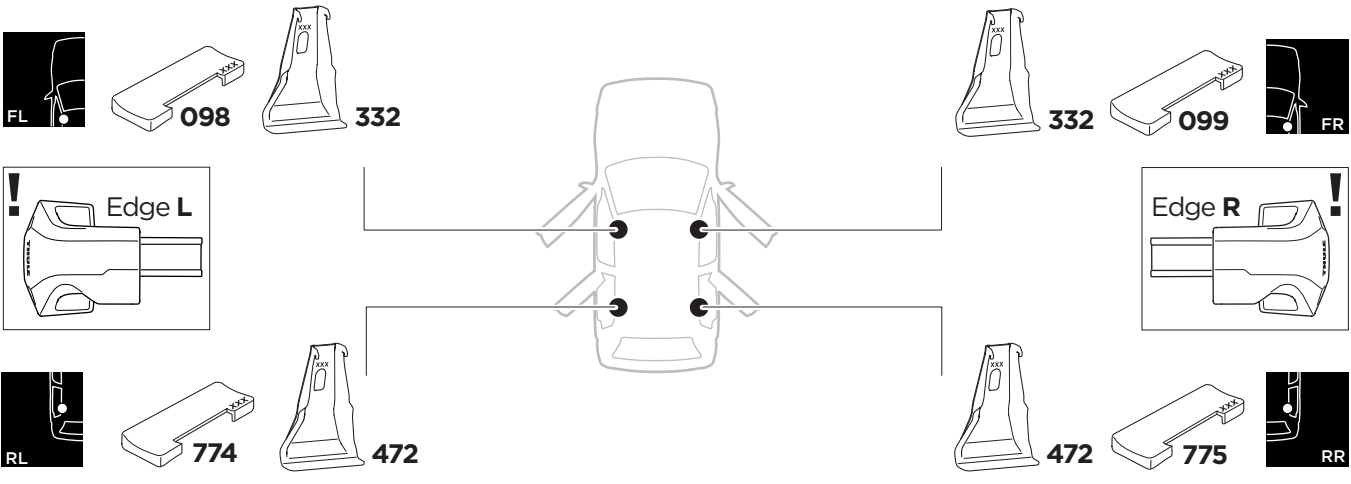

1

Kit 145267

AUDI e-tron Sportback, 5-dr SUV, 20-

ISO 11154-E

5560288001

Bring your life
thule.com

THULE WingBar Evo	THULE WingBar Edge	THULE WingBar	THULE SquareBar Evo	Evo X (scale)	Edge X (scale)
AUDI e-tron Sportback, 5-dr SUV, 20-				47,5	B
THULE ProBar Evo	THULE SlideBar Evo				X (mm/inch)
AUDI e-tron Sportback, 5-dr SUV, 20-				1126 mm / 44 3/8"	

THULE WingBar Evo	THULE WingBar Edge	THULE WingBar	THULE SquareBar Evo	Evo Y (scale)	Edge Y (scale)
AUDI e-tron Sportback, 5-dr SUV, 20-				42,5	L
THULE ProBar Evo	THULE SlideBar Evo				Y (mm/inch)
AUDI e-tron Sportback, 5-dr SUV, 20-				1076 mm / 42 3/8"	

	W (mm/inch)	Z (mm/inch)
AUDI e-tron Sportback, 5-dr SUV, 20-	720 mm / 28 3/8"	250 mm / 9 7/8"