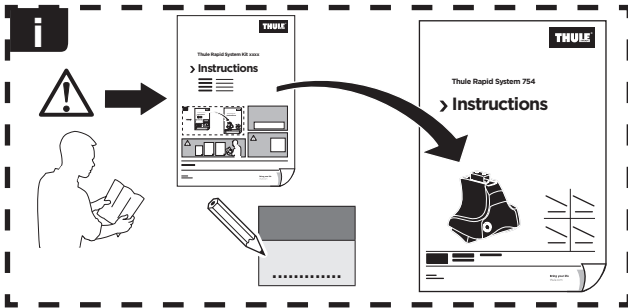

Thule Rapid System Kit 1525

> Instructions

NISSAN Pixo, 5-dr Hatchback, 09–

SUZUKI Alto, 5-dr Hatchback, 09–

ISO 11154-E

141525

C.20121122
519-1525-03

Bring your life