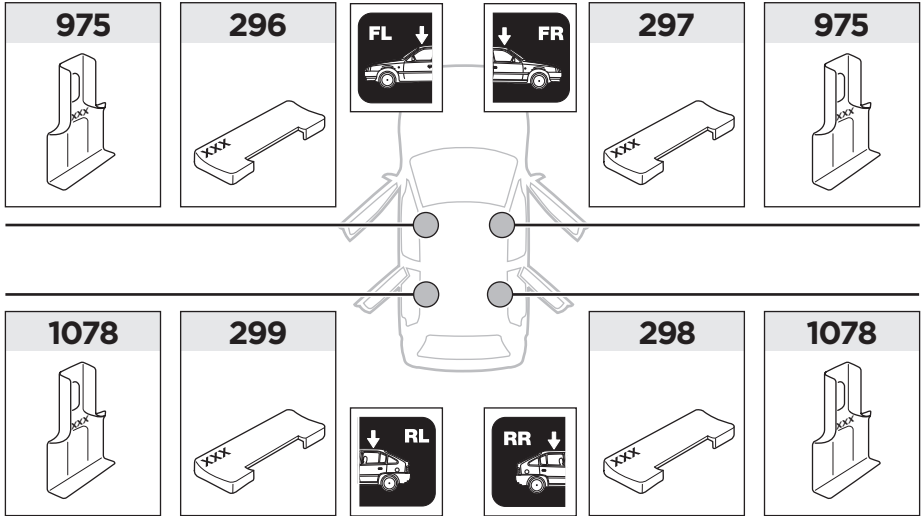

2

NISSAN Pixo, 5-dr Hatchback, 09-
SUZUKI Alto, 5-dr Hatchback, 09-