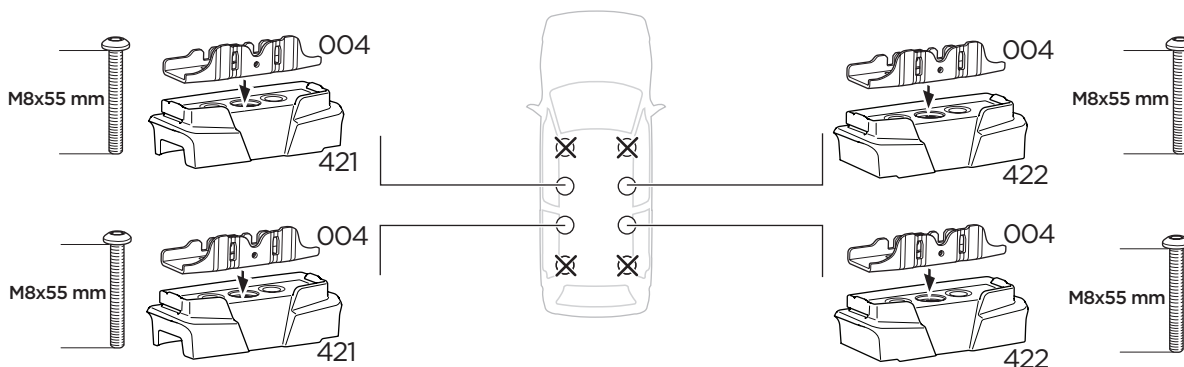

M8x55 mm 50108 x4

422 x2

Safety

+
 = Max: 100 kg / 220 lbs
 7 kg / 15,4 lbs

Max 130 km/h / 80 Mph

80 km/h / 50 Mph

2 FOOT PACK

2

> Instructions

x4

4 Nm

x1

1

x4

2

SILICONE