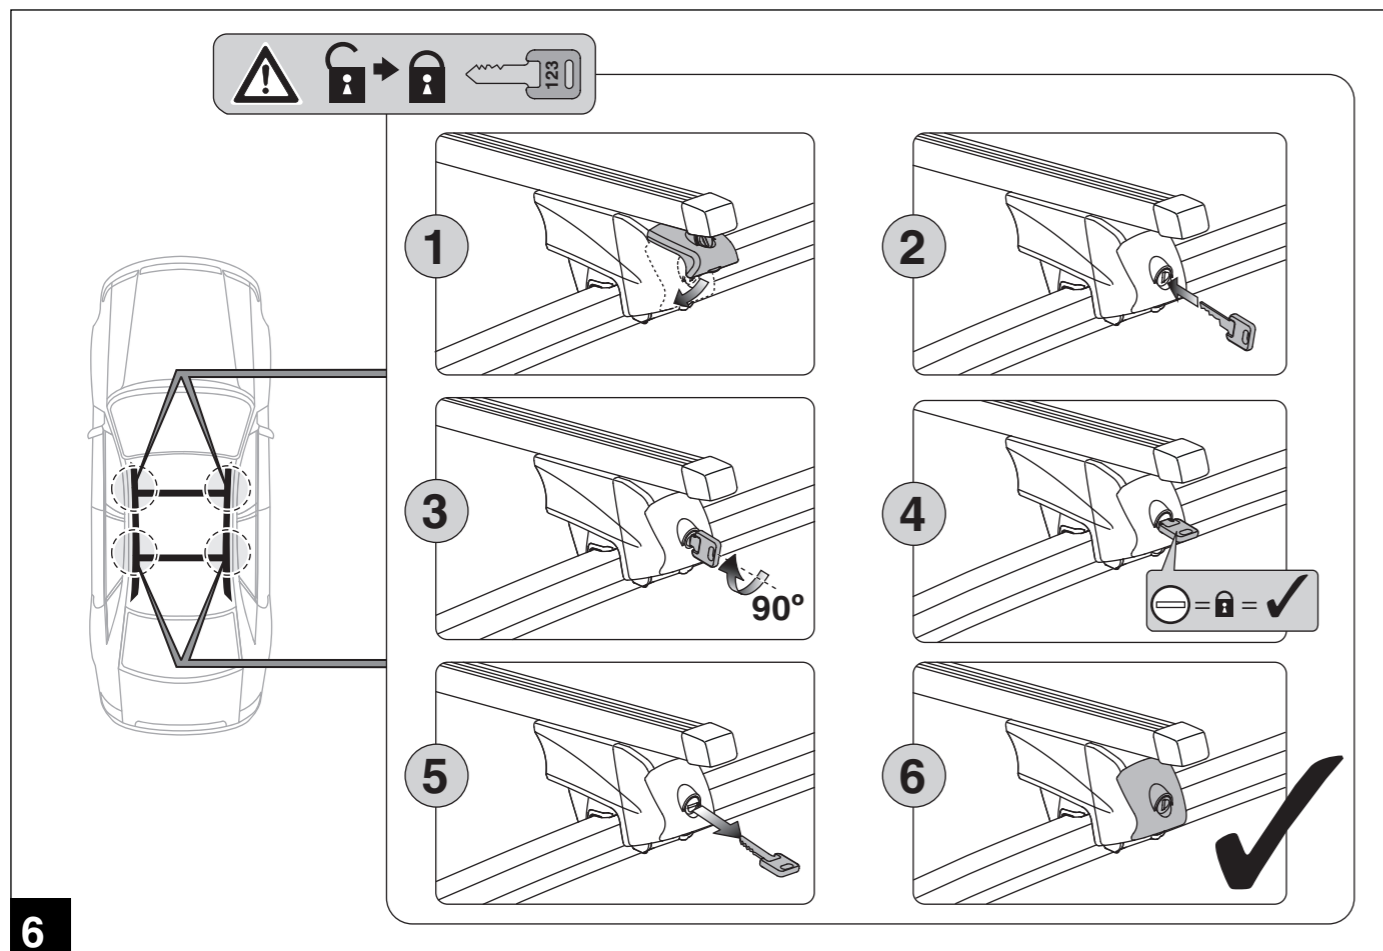

Atera SIGNO RTD