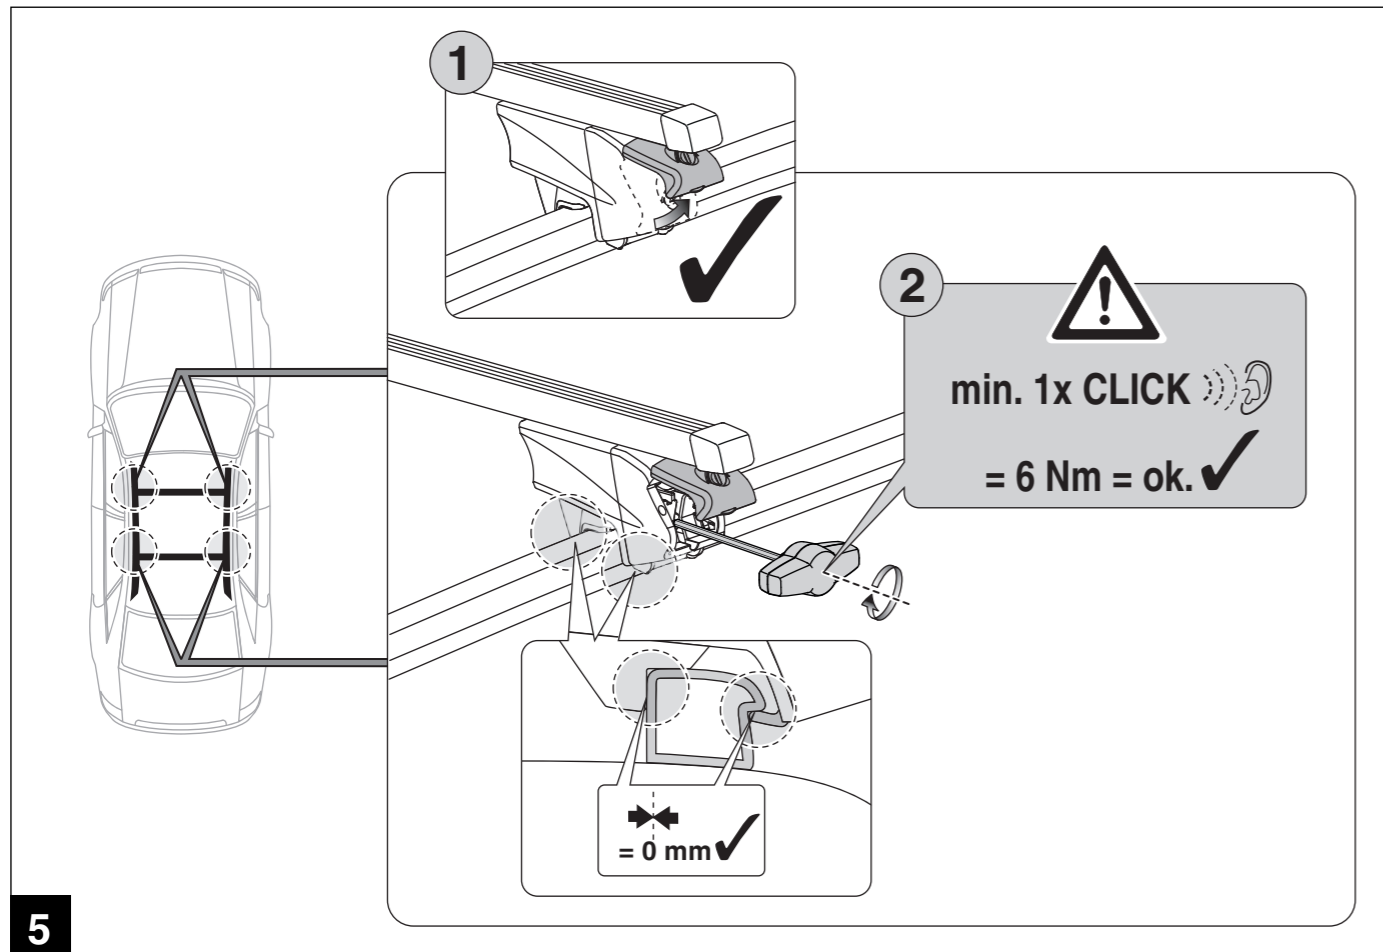

Atera SIGNO RTD