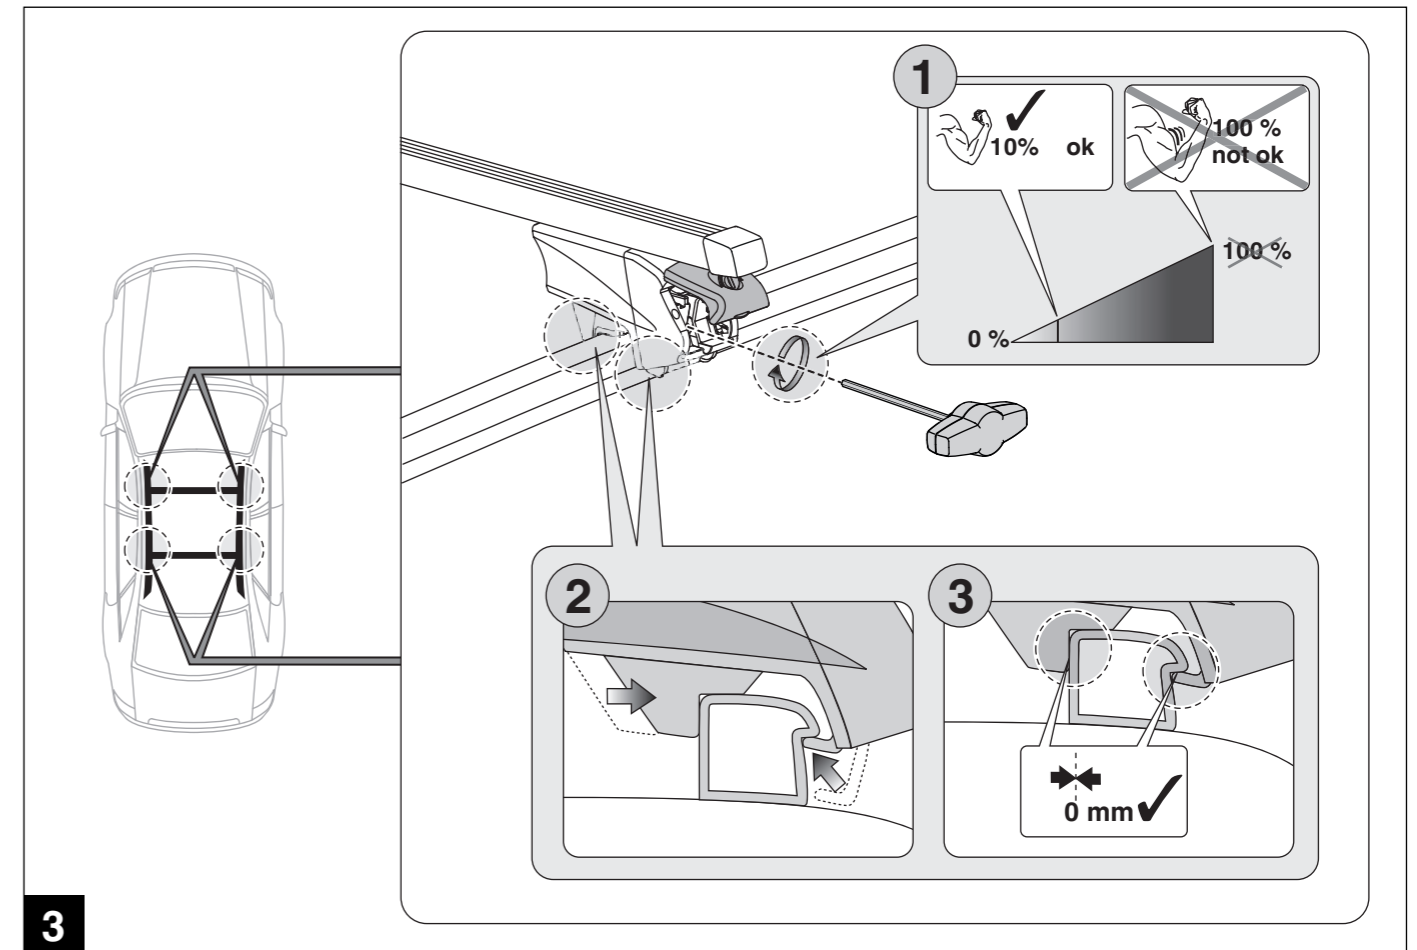

# Atera SIGNO RTD

048 410 / 048 510 (110cm)			
 Passend für Fahrzeugtyp: Suitable for vehicle type:	Baujahr: Model year:	 Passend für Fahrzeugtyp: Suitable for vehicle type:	Baujahr: Model year:
<b>Ford</b>			
Fiesta Active Reling	05/2018 –		
<b>Opel</b>			
Mokka Reling	11/2012 – 10/2016		
Mokka X Reling	10/2016 –		
Astra Sports Tourer Reling	11/2010 – 04/2016		
<b>Seat</b>			
Altea XL Reling	12/2006 –		
Altea Freetrack Reling	01/2008 –		
Ibiza ST Reling	07/2010 –		
<b>Skoda</b>			
Fabia Combi Reling	01/2015 –		
<b>Toyota</b>			
Auris Touring Sports Reling	08/2013 –		
<b>VW</b>			
Up Cross Reling	09/2013 –		
Polo Cross Reling	06/2010 –		
Golf VI Plus Reling	03/2009 – 05/2014		
Golf VII Alltrack Reling	04/2015 –		
Golf VII Variant Reling	08/2013 –		
Golf Sportsvan Reling	05/2014 –		
Tiguan Reling	11/2007 – 04/2016		