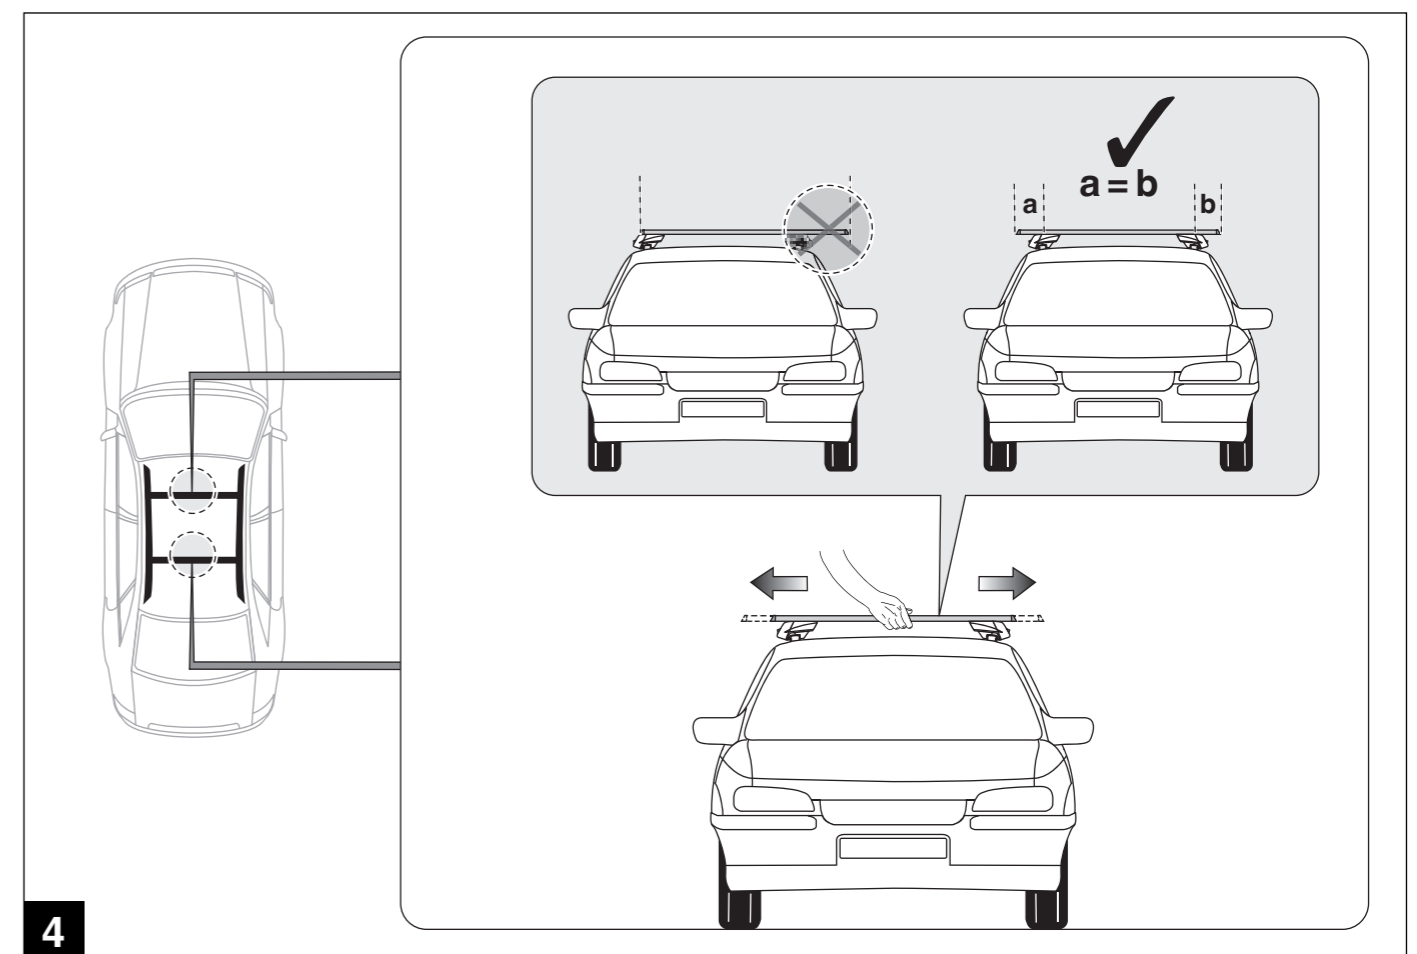

# Atera SIGNO RTD

048 410 / 048 510 (110cm)			
 Passend für Fahrzeugtyp: Suitable for vehicle type:	Baujahr: Model year:	 Passend für Fahrzeugtyp: Suitable for vehicle type:	Baujahr: Model year:
<b>Ford</b>			
Fiesta Active Reling	05/2018 –		
<b>Opel</b>			
Mokka Reling	11/2012 – 10/2016		
Mokka X Reling	10/2016 –		
Astra Sports Tourer Reling	11/2010 – 04/2016		
<b>Seat</b>			
Altea XL Reling	12/2006 –		
Altea Freetrack Reling	01/2008 –		
Ibiza ST Reling	07/2010 –		
<b>Skoda</b>			
Fabia Combi Reling	01/2015 –		
<b>Toyota</b>			
Auris Touring Sports Reling	08/2013 –		
<b>VW</b>			
Up Cross Reling	09/2013 –		
Polo Cross Reling	06/2010 –		
Golf VI Plus Reling	03/2009 – 05/2014		
Golf VII Alltrack Reling	04/2015 –		
Golf VII Variant Reling	08/2013 –		
Golf Sportsvan Reling	05/2014 –		
Tiguan Reling	11/2007 – 04/2016		