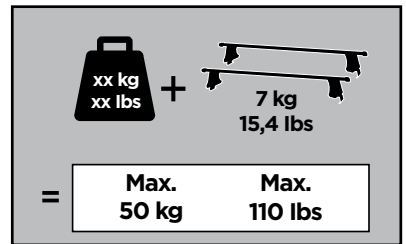

Thule Rapid System Kit 1193

> Instructions

VOLVO V70, 5-dr Estate, 00-03

VOLVO V70, 5-dr Wagon, *01-04

*North America

ISO 11154-E

141193

C.20121018
519-1193-02

Bring your life

thule.com

x1

46 x4

345 x4

x1

1

	X (scale)	X (mm)	X (inch)
VOLVO V70, 5-dr Estate, 00-03	36	1011	39 ³/₄
VOLVO V70, 5-dr Wagon, *01-04	36	1011	39 ³/₄