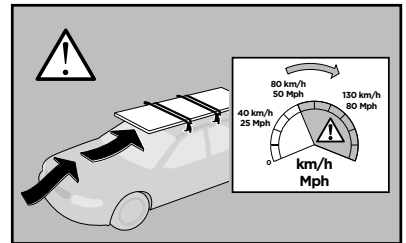

Thule Rapid System Kit 1193

> Instructions

VOLVO V70, 5-dr Estate, 00-03

VOLVO V70, 5-dr Wagon, *01-04

*North America

ISO 11154-E

141193

C.20121018
519-1193-02

Bring your life

thule.com

x1

46 x4

345 x4

x1

1

	X (scale)	X (mm)	X (inch)
VOLVO V70, 5-dr Estate, 00-03	36	1011	39 ³/₄
VOLVO V70, 5-dr Wagon, *01-04	36	1011	39 ³/₄