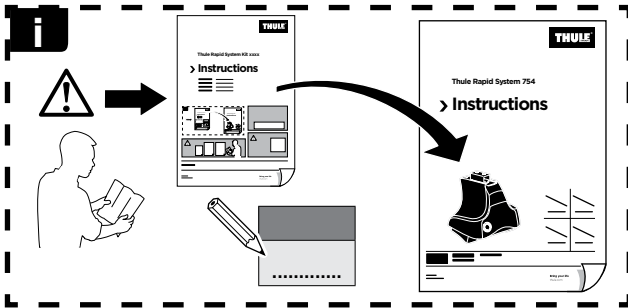

Thule Rapid System Kit 1193

> Instructions

VOLVO V70, 5-dr Estate, 00-03

VOLVO V70, 5-dr Wagon, *01-04

*North America

ISO 11154-E

141193

C.20121018
519-1193-02

Bring your life

thule.com

x1

46 x4

345 x4

x1

1

	X (scale)	X (mm)	X (inch)
VOLVO V70, 5-dr Estate, 00-03	36	1011	39 ³/₄
VOLVO V70, 5-dr Wagon, *01-04	36	1011	39 ³/₄