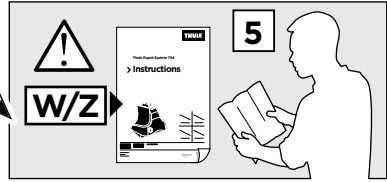

3

	W (mm)	Z (mm)	W (inch)	Z (inch)
KIA Picanto, 5-dr Hatchback, 04-10	280	700	11	27 1/2
KIA Picanto, 5-dr Hatchback, 11-	250	650	9 7/8	25 5/8
KIA Morning, 5-dr Hatchback, 11-	250	650	9 7/8	25 5/8