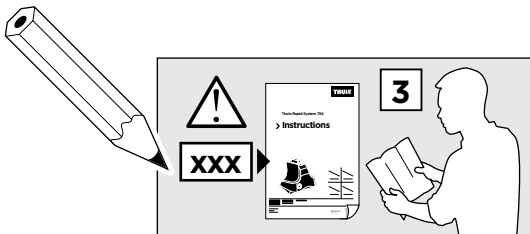

2

KIA Picanto, 5-dr Hatchback, 04-10

KIA Picanto, 5-dr Hatchback, 11-

KIA Morning, 5-dr Hatchback, 11-