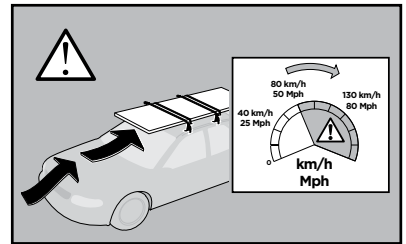

Thule Rapid System Kit 1653

> Instructions

KIA Picanto, 5-dr Hatchback, 04-10

KIA Picanto, 5-dr Hatchback, 11-

KIA Morning, 5-dr Hatchback, 11-

ISO 11154-E

141653

C.20121010
519-1653-01

Bring your life

thule.com

23 x2

597 x2

x1

24 x2

1171 x2

x1

1

	X (scale)	X (mm)	X (inch)
KIA Picanto, 5-dr Hatchback, 04-10	28	931	36 ⁵/₈
KIA Picanto, 5-dr Hatchback, 11-	29	941	37
KIA Morning, 5-dr Hatchback, 11-	29	941	37