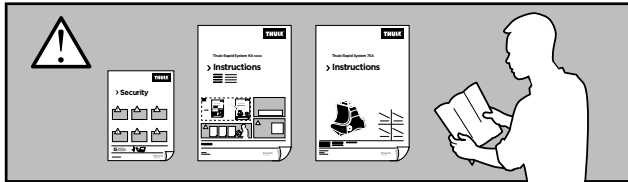

Thule Rapid System Kit 1653

> Instructions

KIA Picanto, 5-dr Hatchback, 04-10

KIA Picanto, 5-dr Hatchback, 11-

KIA Morning, 5-dr Hatchback, 11-

ISO 11154-E

141653

C.20121010
519-1653-01