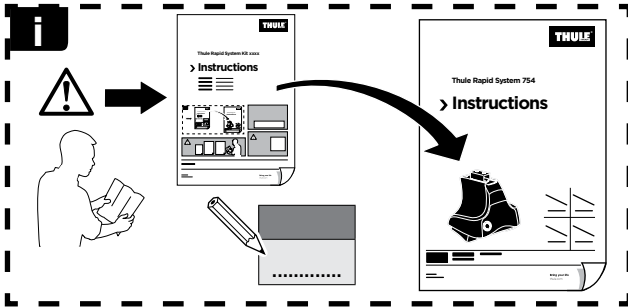

Thule Rapid System Kit 1653

> Instructions

KIA Picanto, 5-dr Hatchback, 04-10

KIA Picanto, 5-dr Hatchback, 11-

KIA Morning, 5-dr Hatchback, 11-

ISO 11154-E

141653

C.20121010
519-1653-01