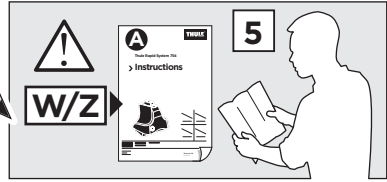

3

	W (mm)	Z (mm)	W (inch)	Z (inch)
VOLKSWAGEN Passat (B8), 4-dr Sedan, 15-	160	780	6 1/4	30 3/4