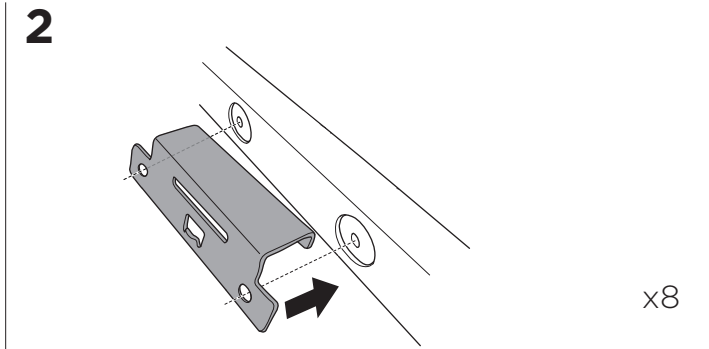

1

Kit 186195

ACURA ZDX, 5-dr SUV, 24-
 CHEVROLET Blazer EV, 5-dr SUV, 24-
 HONDA Prologue, 5-dr SUV, 24-

ISO 11154-E

This kit is only for vehicles with flush railing.

1 KIT + **2** FOOT PACK

1

Evo

Edge

2

3

4

5

2 THULE

> Instructions

2