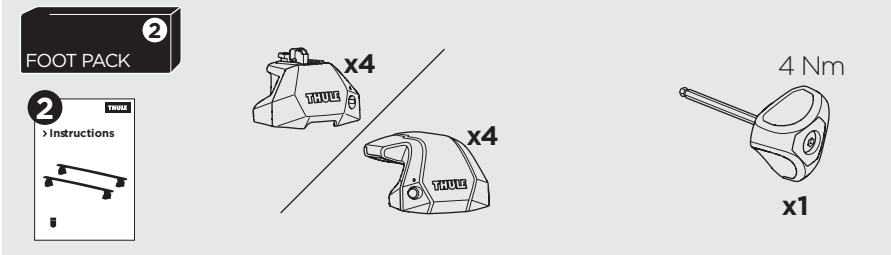

1

Kit 186195

ACURA ZDX, 5-dr SUV, 24-
 CHEVROLET Blazer EV, 5-dr SUV, 24-
 HONDA Prologue, 5-dr SUV, 24-

ISO 11154-E

This kit is only for vehicles with flush railing.

1 KIT + **2** FOOT PACK

1

Evo

Edge

2

3

4

5

2 THULE

> Instructions

2