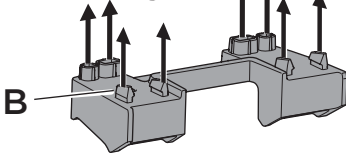

1

Kit 186195

ACURA ZDX, 5-dr SUV, 24-
 CHEVROLET Blazer EV, 5-dr SUV, 24-
 HONDA Prologue, 5-dr SUV, 24-

ISO 11154-E

This kit is only for vehicles with flush railing.

1 KIT + **2** FOOT PACK

1

Evo

Edge

2

3

4

5

2 THULE

> Instructions

2