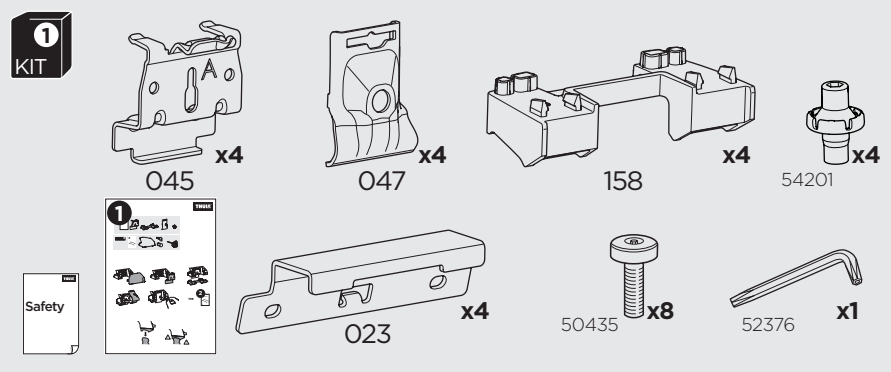

1

Kit 186195

ACURA ZDX, 5-dr SUV, 24-
 CHEVROLET Blazer EV, 5-dr SUV, 24-
 HONDA Prologue, 5-dr SUV, 24-

ISO 11154-E

This kit is only for vehicles with flush railing.

1 KIT + **2** FOOT PACK

1

Evo

Edge

2

3

4

5

2 THULE

> Instructions

2