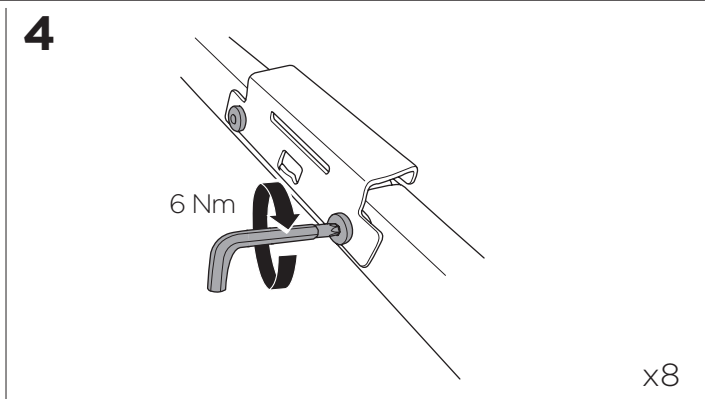

1

Kit 186195

ACURA ZDX, 5-dr SUV, 24-
 CHEVROLET Blazer EV, 5-dr SUV, 24-
 HONDA Prologue, 5-dr SUV, 24-

ISO 11154-E

This kit is only for vehicles with flush railing.

1 KIT + **2** FOOT PACK

1

Evo

Edge

2

3

4

5

2 THULE

> Instructions

2