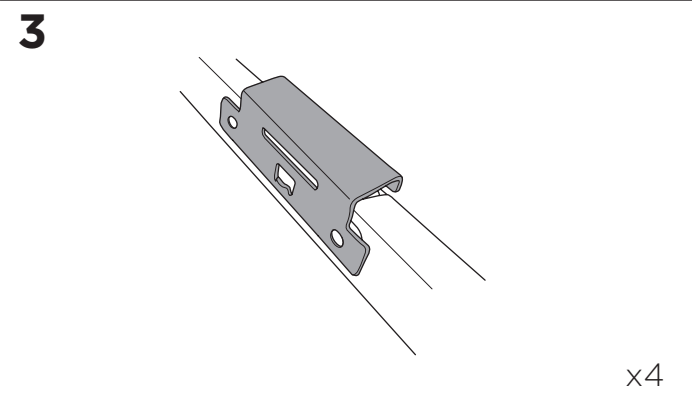

1

Kit 186195

ACURA ZDX, 5-dr SUV, 24-
 CHEVROLET Blazer EV, 5-dr SUV, 24-
 HONDA Prologue, 5-dr SUV, 24-

ISO 11154-E

This kit is only for vehicles with flush railing.

1 KIT + **2** FOOT PACK

1

Evo

Edge

2

3

4

5

2 THULE

> Instructions

2