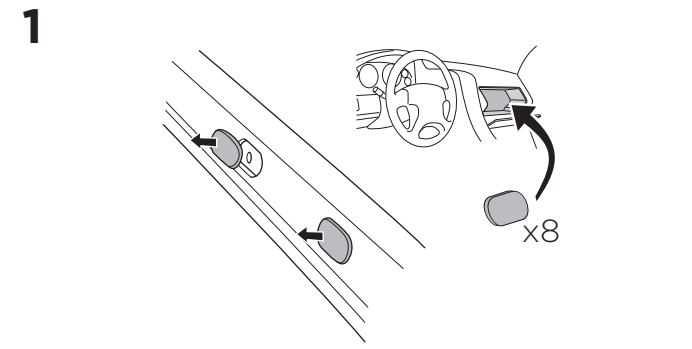

1

Kit 186195

ACURA ZDX, 5-dr SUV, 24-
 CHEVROLET Blazer EV, 5-dr SUV, 24-
 HONDA Prologue, 5-dr SUV, 24-

ISO 11154-E

This kit is only for vehicles with flush railing.

1 KIT + **2** FOOT PACK

1

Evo

Edge

2

3

4

5

2 THULE

> Instructions

2