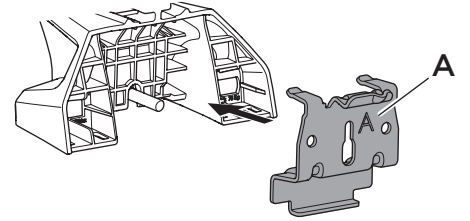

1

Kit 186195

ACURA ZDX, 5-dr SUV, 24-
 CHEVROLET Blazer EV, 5-dr SUV, 24-
 HONDA Prologue, 5-dr SUV, 24-

ISO 11154-E

This kit is only for vehicles with flush railing.

1 KIT + **2** FOOT PACK

1

Evo

Edge

2

3

4

5

2 THULE

> Instructions

2