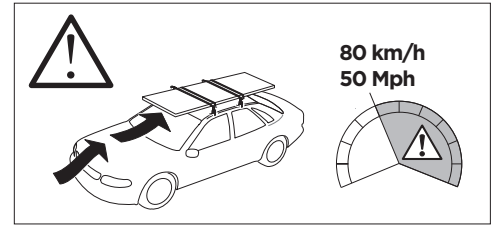

1

Kit 186195

ACURA ZDX, 5-dr SUV, 24-
 CHEVROLET Blazer EV, 5-dr SUV, 24-
 HONDA Prologue, 5-dr SUV, 24-

ISO 11154-E

This kit is only for vehicles with flush railing.

1 KIT + **2** FOOT PACK

1

Evo