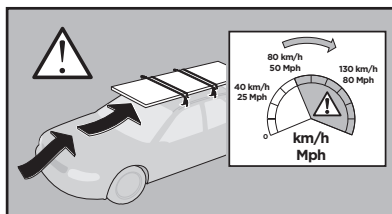

Thule XT Kit 3091

> Instructions

RENAULT Clio, 3-dr Hatchback, 05-12

RENAULT Clio, 5-dr Hatchback, 05-12

RENAULT Grand Modus, 5-dr MPV, 08-

RENAULT Modus, 5-dr MPV, 04-

This kit is only for vehicles with fixpoint mounting.