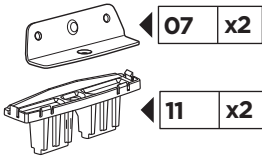

2

A

RENAULT Clio, 5-dr Hatchback, 05-12
RENAULT Modus, 5-dr MPV, 04-
RENAULT Grand Modus, 5-dr MPV, 08-

RENAULT Clio, 3-dr Hatchback, 05-12

2

A

RENAULT Clio, 3-dr Hatchback, 05-12

A

B