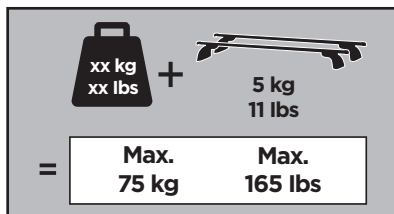

Thule XT Kit 3091

> Instructions

RENAULT Clio, 3-dr Hatchback, 05-12

RENAULT Clio, 5-dr Hatchback, 05-12

RENAULT Grand Modus, 5-dr MPV, 08-

RENAULT Modus, 5-dr MPV, 04-

This kit is only for vehicles with fixpoint mounting.