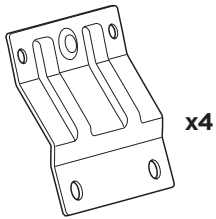

Thule XT Kit 3091

> Instructions

RENAULT Clio, 3-dr Hatchback, 05-12

RENAULT Clio, 5-dr Hatchback, 05-12

RENAULT Grand Modus, 5-dr MPV, 08-

RENAULT Modus, 5-dr MPV, 04-

This kit is only for vehicles with fixpoint mounting.

ISO 11154-E

183091

C.20130617
509-3091-04

Bring your life
thule.com

1

RENAULT Clio, 5-dr Hatchback, 05-12
RENAULT Modus, 5-dr MPV, 04-
RENAULT Grand Modus, 5-dr MPV, 08-

RENAULT Clio, 3-dr Hatchback, 05-12

2**A**