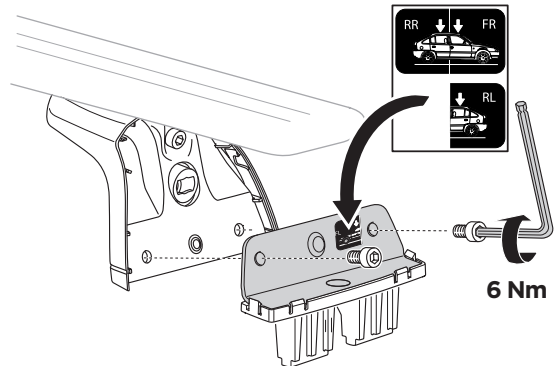

2

A

RENAULT Clio, 5-dr Hatchback, 05-12
RENAULT Modus, 5-dr MPV, 04-
RENAULT Grand Modus, 5-dr MPV, 08-

RENAULT Clio, 3-dr Hatchback, 05-12

2

A

RENAULT Clio, 3-dr Hatchback, 05-12

A

B