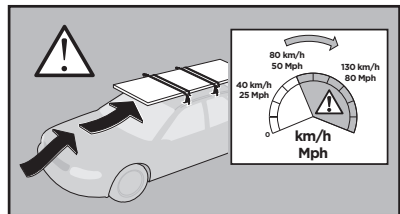

Thule XT Kit 3091

> Instructions

RENAULT Clio, 3-dr Hatchback, 05-14

RENAULT Clio, 5-dr Hatchback, 05-14

RENAULT Grand Modus, 5-dr MPV, 08-12

RENAULT Modus, 5-dr MPV, 04-12

This kit is only for vehicles with fixpoint mounting.