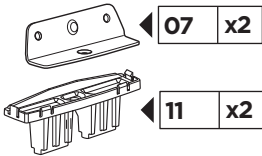

2

A

RENAULT Clio, 5-dr Hatchback, 05-14
RENAULT Modus, 5-dr MPV, 04-12
RENAULT Grand Modus, 5-dr MPV, 08-12

RENAULT Clio, 3-dr Hatchback, 05-14

2

A

RENAULT Clio, 3-dr Hatchback, 05-14

A

B