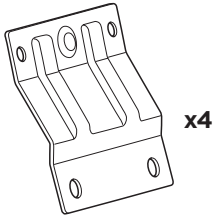

Thule XT Kit 3091

> Instructions

RENAULT Clio, 3-dr Hatchback, 05-14

RENAULT Clio, 5-dr Hatchback, 05-14

RENAULT Grand Modus, 5-dr MPV, 08-12

RENAULT Modus, 5-dr MPV, 04-12

This kit is only for vehicles with fixpoint mounting.

ISO 11154-E

183091

C.20160919
509-3091-05

Bring your life
thule.com

1

RENAULT Clio, 5-dr Hatchback, 05-14
RENAULT Modus, 5-dr MPV, 04-12
RENAULT Grand Modus, 5-dr MPV, 08-12

RENAULT Clio, 3-dr Hatchback, 05-14