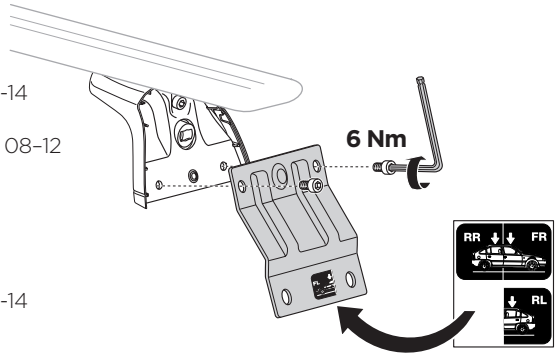

2

A

RENAULT Clio, 5-dr Hatchback, 05-14
RENAULT Modus, 5-dr MPV, 04-12
RENAULT Grand Modus, 5-dr MPV, 08-12

RENAULT Clio, 3-dr Hatchback, 05-14