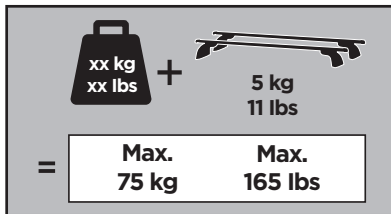

Thule XT Kit 3091

> Instructions

RENAULT Clio, 3-dr Hatchback, 05-14

RENAULT Clio, 5-dr Hatchback, 05-14

RENAULT Grand Modus, 5-dr MPV, 08-12

RENAULT Modus, 5-dr MPV, 04-12

This kit is only for vehicles with fixpoint mounting.