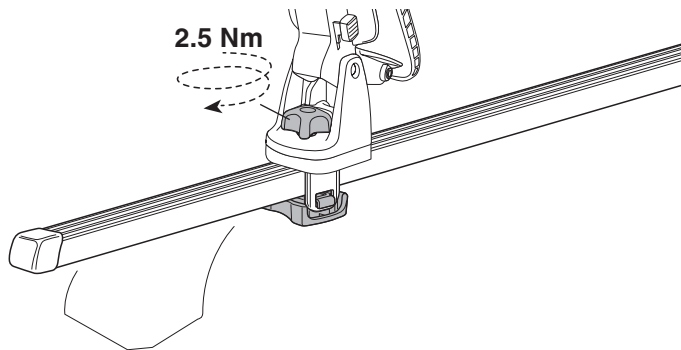

SquareBar Adapter 8897

x4

x4

A

B

C

SquareBar Adapter 8897

A

B

C

1.2

D

E

F

2

Min 610mm / 24 inch