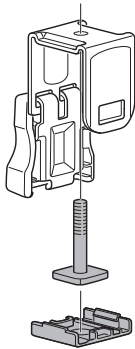

SquareBar Adapter 8897

x4

x4

A

B

C

SquareBar Adapter 8897

A

B

C

1.2

D

E

F

2

Min 610mm / 24 inch