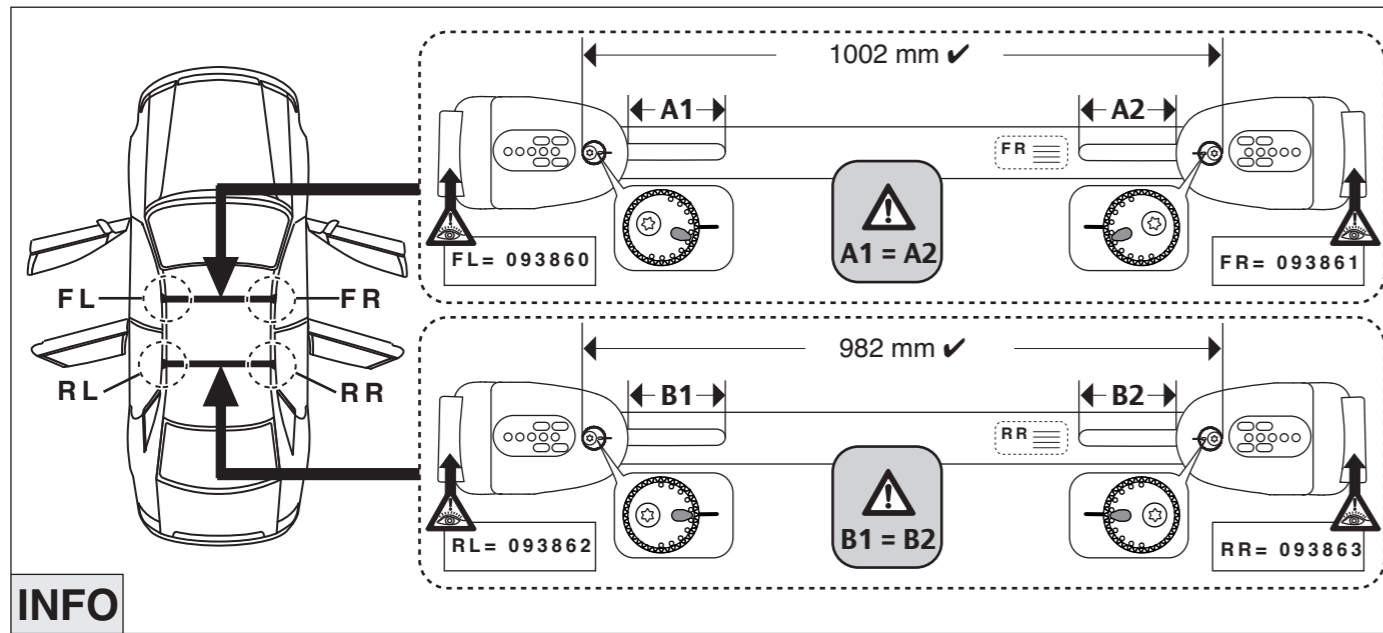

Atera SIGNO

Seat Altea 2004–
Seat Toledo 01/2005–11/2012

Atera SIGNO

Seat Altea 2004–
Seat Toledo 01/2005–11/2012