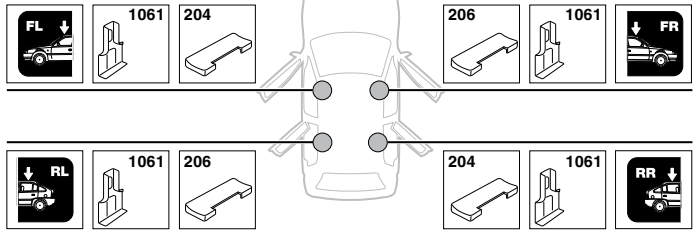

Audi A5 Sportback, 5-dr Hatchback, 09- / *10-
Audi S5 Sportback, 5-dr Hatchback, *10-