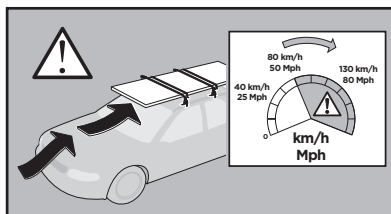

Thule XT Kit 3166

> Instructions

HONDA CR-V, 5-dr SUV, *17- / 19-

*North America

This kit is only for vehicles with fixpoint mounting.

ISO 11154-E

183166

C.20180522
509-3166-02