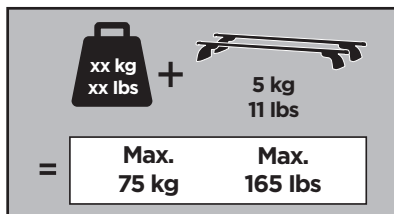

Thule XT Kit 3166

> Instructions

HONDA CR-V, 5-dr SUV, *17- / 19-

*North America

This kit is only for vehicles with fixpoint mounting.

ISO 11154-E

183166

C.20180522
509-3166-02