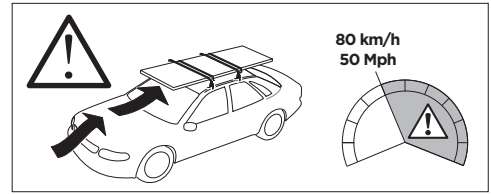

1

Kit 5027

AUDI A4, 4-dr Sedan, 16-

ISO 11154-E