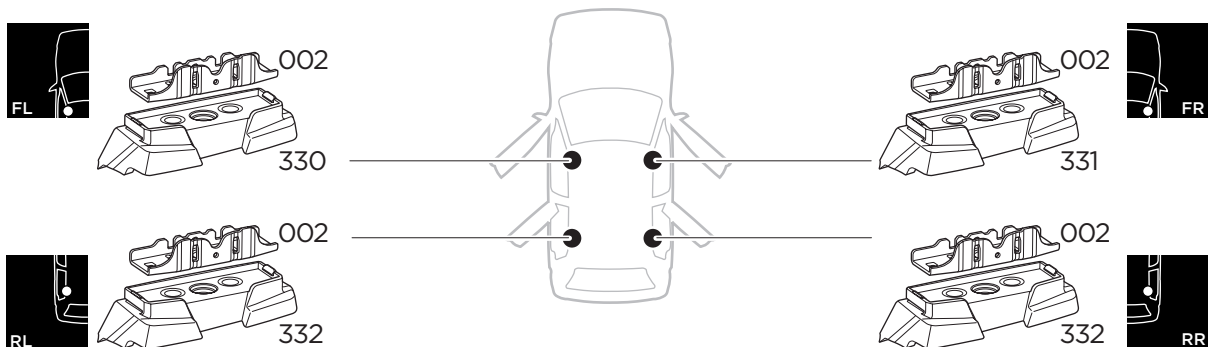

## Kit 187097

SUBARU Forester (SK), 5-dr SUV, 19-

This kit is only for vehicles with fixpoint mounting.

**1 KIT**

- 330 x1
- 002 x4
- 54672 x4
- 331 x1
- 54673 x1
- 54674 x4
- 332 x2
- 54659 x4

**Safety**

FL FR  
RL RR

**2 FOOT PACK**

- x4
- x4
- 4 Nm
- x1

**1**

**A**

**B**

**C**

**2**

3